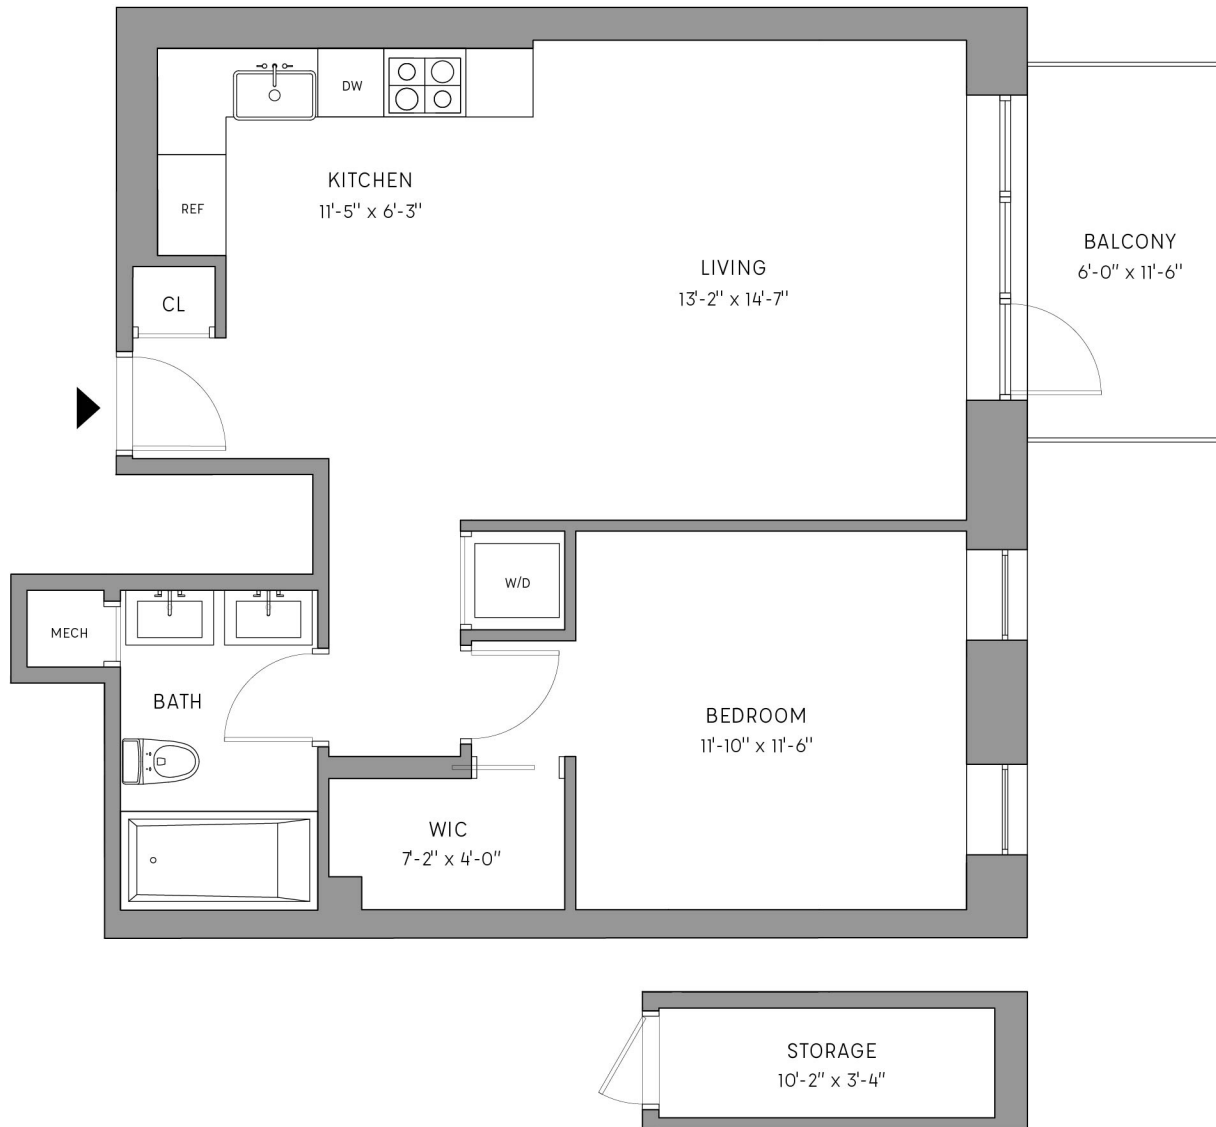

88 LEXINGTON

APARTMENT 2A

1 BEDROOM / 1 BATH

770 INTERIOR SF

69 BALCONY SF

39 STORAGE SF